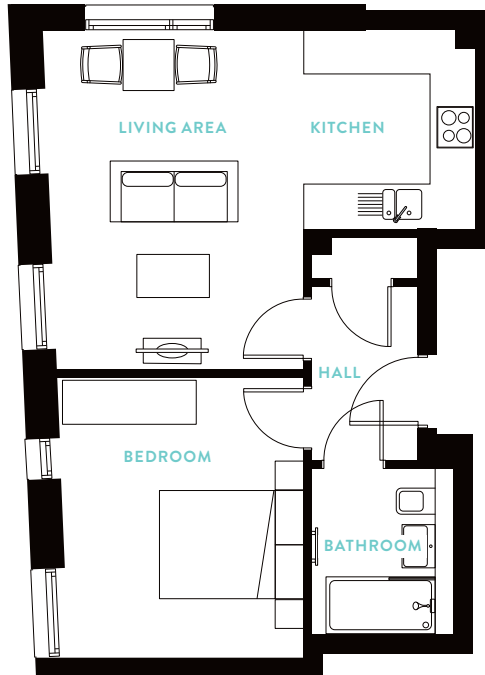

APARTMENT 32

THIRD FLOOR

FEATURES

- Open-plan kitchen/living/dining
- Family bathroom with walk-in shower

TOTAL SIZE

47.07 sq.m.
507 sq.ft.

KITCHEN/LIVING/DINING

5.95 x 4.67 m.max

BEDROOM

3.38 x 3.87 m.max