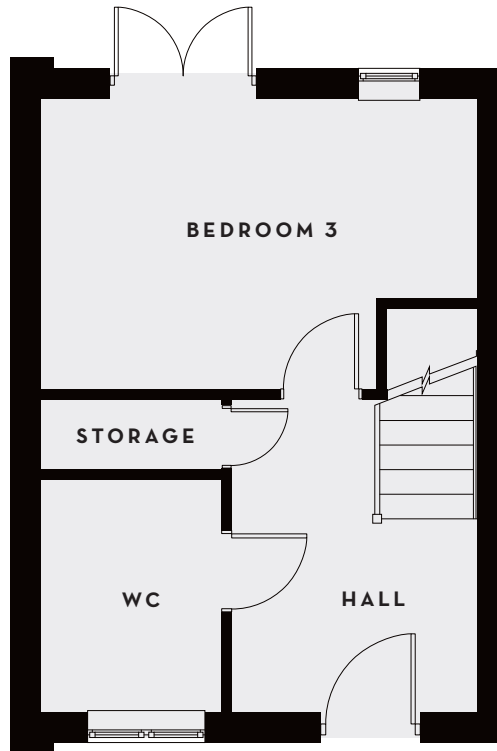

SHERBORNE

3 CANON WOODS CLOSE (D5)

FEATURES

- Town House
- 3 bedrooms 5 persons
- 3 Storeys

TOTAL SIZE

108.9 sq.m.
1172 sq.ft.

KITCHEN / LIVING / DINING

6.24 x 6.75 m.max

BEDROOM 1

4.18 x 3.05 m.max

BEDROOM 2

4.18 x 3.12 m.max

BEDROOM 3

4.0 x 3.10 m.max