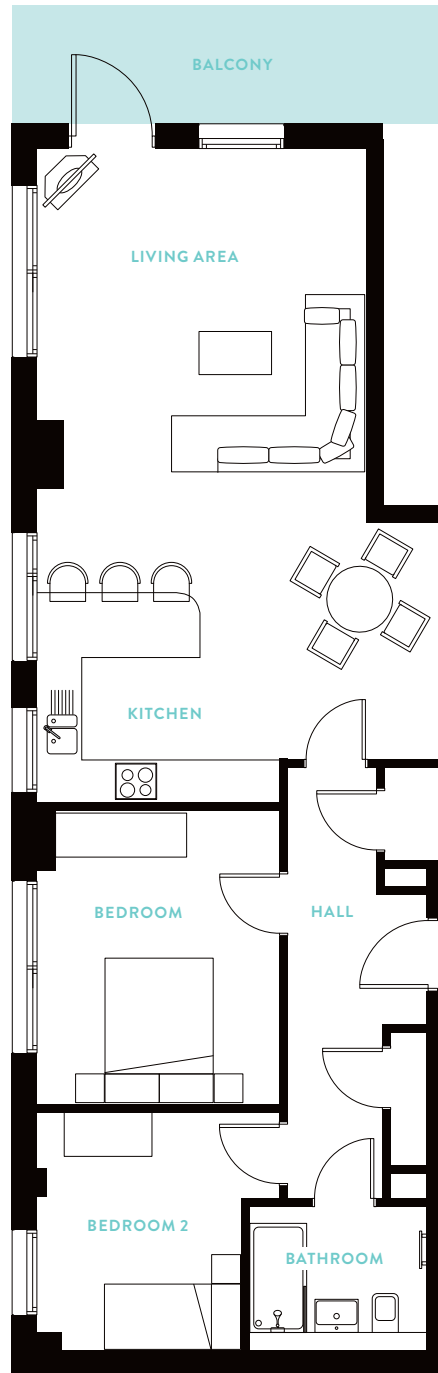

APARTMENT 45

FIFTH FLOOR

FEATURES

- 2 Bedrooms
- Open-plan kitchen/living/dining
- Bathroom with walk-in shower
- Balcony (6.8m²)

TOTAL SIZE

85.78 sq.m.
923 sq.ft.

KITCHEN/LIVING/DINING

5.63 x 9.02 m.max

BEDROOM

3.34 x 4.05 m.max

BEDROOM 2

3.34 x 3.30 m.max